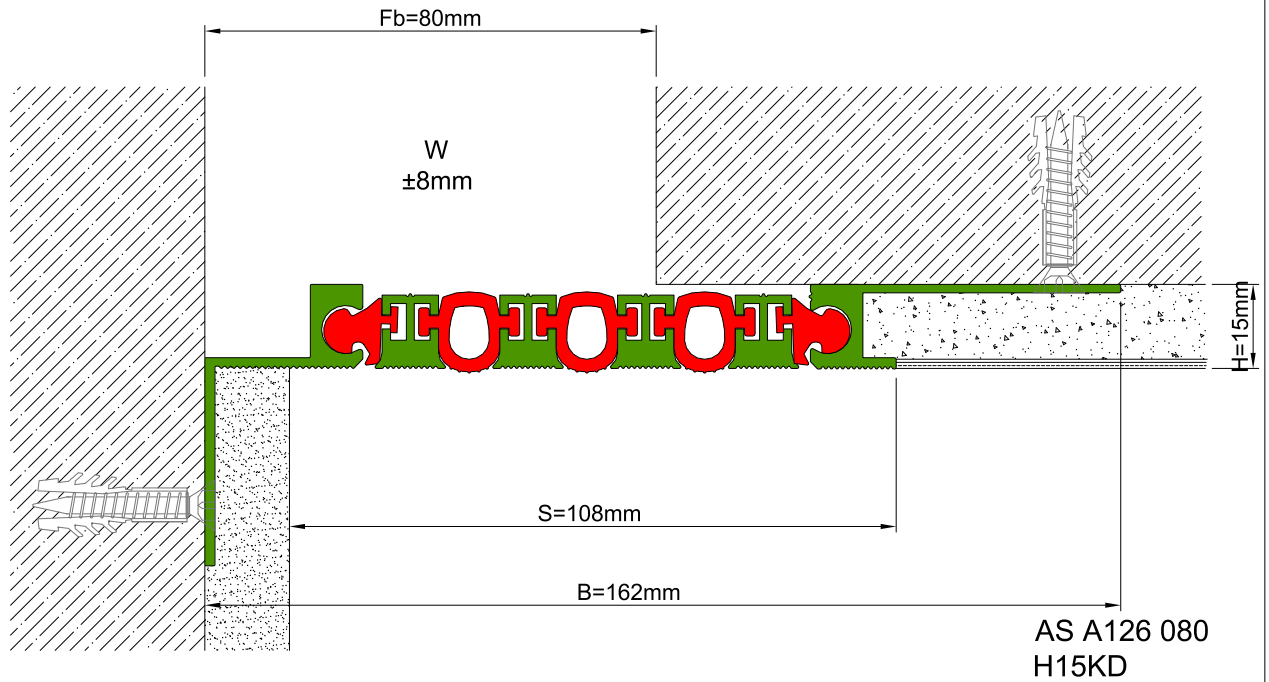

AS A126 flush mounted profile can easily be installed by means of screws to all types of wall & ceiling. Adjustable interlocking profile and gasket configuration makes it available for gaps up to 200 mm. Multipartite design ensures the profile to meet displacements in 3 directions. If inquired, AS A126 can be applied with floor type AS A226 and this dual application brings in a decorative aspect. Profiles are delivered factory-assembled.

* Visuals are representative and the profile configuration may differ depending on the characteristics requested.

GASKET COLORS **BLACK** GREY BEIGE Custom Colors available.

LOCATION	MODEL	GAP (Fb) mm	HEIGHT (H) MM	OVERALL WIDTH (B) mm	VISIBLE WIDTH (S) mm	MOVEMENT (W) mm	LOAD CAPACITY	STANDARD LENGTH (mt)
Wall to Wall	AS A126-030	30	15 / 28	128	48	± 2	N/A	3
	AS A126-050	50	15 / 28	148	68	± 4	N/A	3
	AS A126-060	60	15 / 28	170	90	± 6	N/A	3
	AS A126-080	80	15 / 28	190	110	± 8	N/A	3
	AS A126-100	100	15 / 28	210	131	± 10	N/A	3
	AS A126-120	120	15 / 28	231	152	± 12	N/A	3
	AS A126-140	140	15 / 28	252	173	± 14	N/A	3
	AS A126-160	160	15 / 28	273	193	± 16	N/A	3
	AS A126-200	200	15 / 28	315	235	± 20	N/A	3

Note: Please ask for different sizes

Profil No Profile Number	AS A126 080	AS A126 080K
Fb (mm)	80	80
H (mm) yaklaşık approx.	15	15
W± (mm) yaklaşık approx.	±8	±8
Renk Color	Alüminyum: Natürel, Fitiller: Siyah, gri, diğer Aluminum: Natural, Inserts: Black, grey, others	
Malzeme Material	Alüminyum, TPE Termoplastik Elastomer Aluminum, TPE Thermoplastic Elastomer	
Standart Uzunluk Standard Length	3	