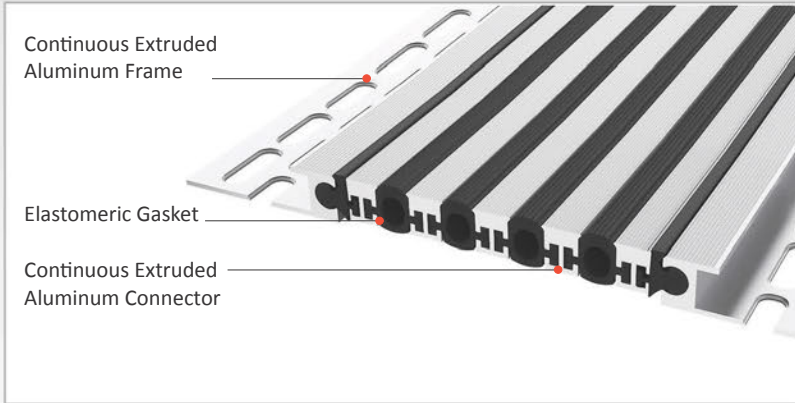

AS A126 flush mounted profile can easily be installed by means of screws to all types of wall & ceiling. Adjustable interlocking profile and gasket configuration makes it available for gaps up to 200 mm. Multipartite design ensures the profile to meet displacements in 3 directions. If inquired, AS A126 can be applied with floor type AS A226 and this dual application brings in a decorative aspect. Profiles are delivered factory-assembled.

- Application Areas** : Indoor & Outdoor / Wall & Ceiling
- Ideal for** : Shopping Malls, Airports, Residences, Hospitals, Hotels, Commercial & Public Buildings etc.
- Material** : Mill Finish Aluminum (Anodizing optional), TPE Gasket
- Aluminum Alloy** : 6063 AA-USA / EN AW 6063
- Optional Supplies** : Fire Barrier, Waterproof EPDM membrane

* Visuals are representative and the profile configuration may differ depending on the characteristics requested.

GASKET COLORS **BLACK** GREY BEIGE Custom Colors available.

LOCATION	MODEL	GAP (Fb) mm	HEIGHT (H) MM	OVERALL WIDTH (B) mm	VISIBLE WIDTH (S) mm	MOVEMENT (W) mm	LOAD CAPACITY	STANDARD LENGTH (mt)
Wall to Wall	AS A126-030	30	15 / 28	128	48	± 2	N/A	3
	AS A126-050	50	15 / 28	148	68	± 4	N/A	3
	AS A126-060	60	15 / 28	170	90	± 6	N/A	3
	AS A126-080	80	15 / 28	190	110	± 8	N/A	3
	AS A126-100	100	15 / 28	210	131	± 10	N/A	3
	AS A126-120	120	15 / 28	231	152	± 12	N/A	3
	AS A126-140	140	15 / 28	252	173	± 14	N/A	3
	AS A126-160	160	15 / 28	273	193	± 16	N/A	3
	AS A126-200	200	15 / 28	315	235	± 20	N/A	3

Note: Please ask for different sizes

Profil No Profile Number	AS A126 080	AS A126 080K
Fb (mm)	80	80
H (mm) yaklaşık approx.	15	15
W± (mm) yaklaşık approx.	±8	±8
Renk Color	Alüminyum: Natürel, Fitiller: Siyah, gri, diğer Aluminum: Natural, Inserts: Black, grey, others	
Malzeme Material	Alüminyum, TPE Termoplastik Elastomer Aluminum, TPE Thermoplastic Elastomer	
Standart Uzunluk Standard Length	3	