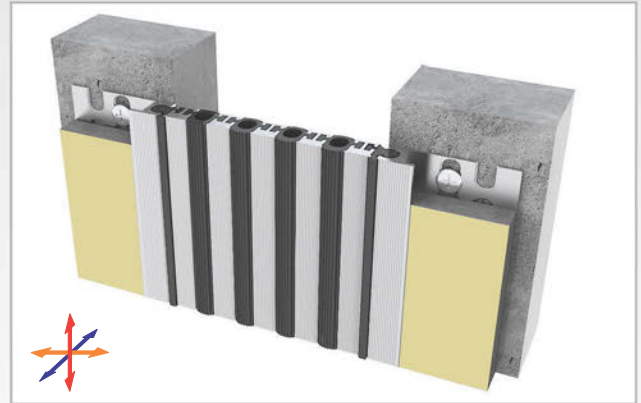

AS A126 flush mounted profile can easily be installed by means of screws to all types of wall & ceiling. Adjustable interlocking profile and gasket configuration makes it available for gaps up to 200 mm. Multipartite design ensures the profile to meet displacements in 3 directions. If inquired, AS A126 can be applied with floor type AS A226 and this dual application brings in a decorative aspect. Profiles are delivered factory-assembled.

- Application Areas** : Indoor & Outdoor / Wall & Ceiling
- Ideal for** : Shopping Malls, Airports, Residences, Hospitals, Hotels, Commercial & Public Buildings etc.
- Material** : Mill Finish Aluminum (Anodizing optional), TPE Gasket
- Aluminum Alloy** : 6063 AA-USA / EN AW 6063
- Optional Supplies** : Fire Barrier, Waterproof EPDM membrane

* Visuals are representative and the profile configuration may differ depending on the characteristics requested.

GASKET COLORS **BLACK** GREY BEIGE Custom Colors available.

LOCATION	MODEL	GAP (Fb) mm	HEIGHT (H) MM	OVERALL WIDTH (B) mm	VISIBLE WIDTH (S) mm	MOVEMENT (W) mm	LOAD CAPACITY	STANDARD LENGTH (mt)
Wall to Wall	AS A126-030	30	15 / 28	128	48	± 2	N/A	3
	AS A126-050	50	15 / 28	148	68	± 4	N/A	3
	AS A126-060	60	15 / 28	170	90	± 6	N/A	3
	AS A126-080	80	15 / 28	190	110	± 8	N/A	3
	AS A126-100	100	15 / 28	210	131	± 10	N/A	3
	AS A126-120	120	15 / 28	231	152	± 12	N/A	3
	AS A126-140	140	15 / 28	252	173	± 14	N/A	3
	AS A126-160	160	15 / 28	273	193	± 16	N/A	3
	AS A126-200	200	15 / 28	315	235	± 20	N/A	3

Note: Please ask for different sizes

Profil No Profile Number	AS A126 080	AS A126 080K
Fb (mm)	80	80
H (mm) yaklaşık approx.	15	15
W± (mm) yaklaşık approx.	±8	±8
Renk Color	Alüminyum: Natürel, Fitiller: Siyah, gri, diğer Aluminum: Natural, Inserts: Black, grey, others	
Malzeme Material	Alüminyum, TPE Termoplastik Elastomer Aluminum, TPE Thermoplastic Elastomer	
Standart Uzunluk Standard Length	3	