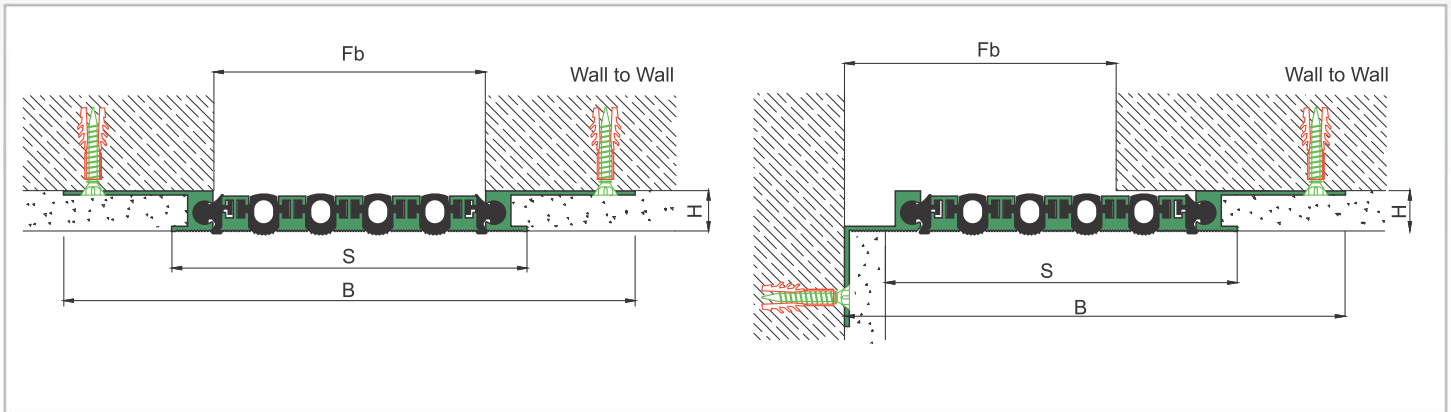

AS A126 flush mounted profile can easily be installed by means of screws to all types of wall & ceiling. Adjustable interlocking profile and gasket configuration makes it available for gaps up to 200 mm. Multipartite design ensures the profile to meet displacements in 3 directions. If inquired, AS A126 can be applied with floor type AS A226 and this dual application brings in a decorative aspect. Profiles are delivered factory-assembled.

- Application Areas** : Indoor & Outdoor / Wall & Ceiling
- Ideal for** : Shopping Malls, Airports, Residences, Hospitals, Hotels, Commercial & Public Buildings etc.
- Material** : Mill Finish Aluminum (Anodizing optional), TPE Gasket
- Aluminum Alloy** : 6063 AA-USA / EN AW 6063
- Optional Supplies** : Fire Barrier, Waterproof EPDM membrane

* Visuals are representative and the profile configuration may differ depending on the characteristics requested.

GASKET COLORS **BLACK** GREY BEIGE Custom Colors available.

LOCATION	MODEL	GAP (Fb) mm	HEIGHT (H) MM	OVERALL WIDTH (B) mm	VISIBLE WIDTH (S) mm	MOVEMENT (W) mm	LOAD CAPACITY	STANDARD LENGTH (mt)
Wall to Wall	AS A126-030	30	15 / 28	128	48	± 2	N/A	3
	AS A126-050	50	15 / 28	148	68	± 4	N/A	3
	AS A126-060	60	15 / 28	170	90	± 6	N/A	3
	AS A126-080	80	15 / 28	190	110	± 8	N/A	3
	AS A126-100	100	15 / 28	210	131	± 10	N/A	3
	AS A126-120	120	15 / 28	231	152	± 12	N/A	3
	AS A126-140	140	15 / 28	252	173	± 14	N/A	3
	AS A126-160	160	15 / 28	273	193	± 16	N/A	3
	AS A126-200	200	15 / 28	315	235	± 20	N/A	3

Note: Please ask for different sizes

Profil No Profile Number	AS A126 080	AS A126 080K
Fb (mm)	80	80
H (mm) yaklaşık approx.	15	15
W± (mm) yaklaşık approx.	±8	±8
Renk Color	Alüminyum: Natürel, Fitiller: Siyah, gri, diğer Aluminum: Natural, Inserts: Black, grey, others	
Malzeme Material	Alüminyum, TPE Termoplastik Elastomer Aluminum, TPE Thermoplastic Elastomer	
Standart Uzunluk Standard Length	3	