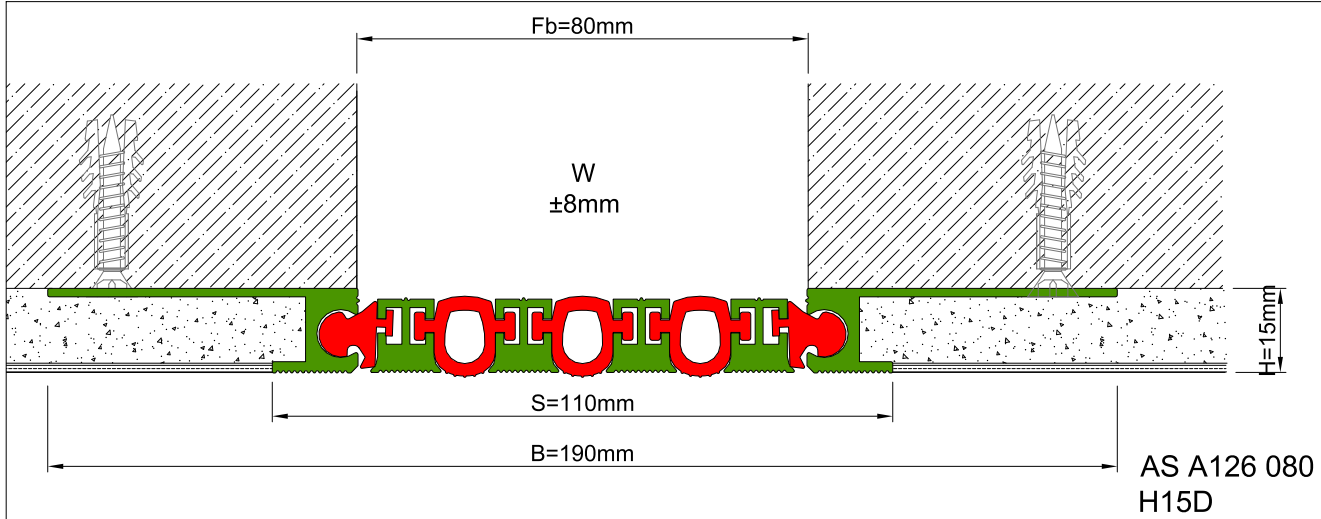

AS A126 flush mounted profile can easily be installed by means of screws to all types of wall & ceiling. Adjustable interlocking profile and gasket configuration makes it available for gaps up to 200 mm. Multipartite design ensures the profile to meet displacements in 3 directions. If inquired, AS A126 can be applied with floor type AS A226 and this dual application brings in a decorative aspect. Profiles are delivered factory-assembled.

- Application Areas** : Indoor & Outdoor / Wall & Ceiling
- Ideal for** : Shopping Malls, Airports, Residences, Hospitals, Hotels, Commercial & Public Buildings etc.
- Material** : Mill Finish Aluminum (Anodizing optional), TPE Gasket
- Aluminum Alloy** : 6063 AA-USA / EN AW 6063
- Optional Supplies** : Fire Barrier, Waterproof EPDM membrane

* Visuals are representative and the profile configuration may differ depending on the characteristics requested.

GASKET COLORS **BLACK** GREY BEIGE Custom Colors available.

LOCATION	MODEL	GAP (Fb) mm	HEIGHT (H) MM	OVERALL WIDTH (B) mm	VISIBLE WIDTH (S) mm	MOVEMENT (W) mm	LOAD CAPACITY	STANDARD LENGTH (mt)
Wall to Wall	AS A126-030	30	15 / 28	128	48	± 2	N/A	3
	AS A126-050	50	15 / 28	148	68	± 4	N/A	3
	AS A126-060	60	15 / 28	170	90	± 6	N/A	3
	AS A126-080	80	15 / 28	190	110	± 8	N/A	3
	AS A126-100	100	15 / 28	210	131	± 10	N/A	3
	AS A126-120	120	15 / 28	231	152	± 12	N/A	3
	AS A126-140	140	15 / 28	252	173	± 14	N/A	3
	AS A126-160	160	15 / 28	273	193	± 16	N/A	3
	AS A126-200	200	15 / 28	315	235	± 20	N/A	3

Note: Please ask for different sizes

Profil No Profile Number	AS A126 080	AS A126 080K
Fb (mm)	80	80
H (mm) yaklaşık approx.	15	15
W± (mm) yaklaşık approx.	±8	±8
Renk Color	Alüminyum: Natürel, Fitiller: Siyah, gri, diğer Aluminum: Natural, Inserts: Black, grey, others	
Malzeme Material	Alüminyum, TPE Termoplastik Elastomer Aluminum, TPE Thermoplastic Elastomer	
Standart Uzunluk Standard Length	3	